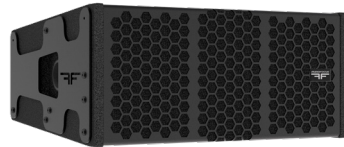

S 18i More bass. Less space.

S 18i is a compact, high-performance installation subwoofer, providing the perfect companion to the AUDIOFOCUS VENU, FR-X, or ARES 8 series in standalone, stacked, or flown configurations.

The subwoofer houses a long excursion 18" neodymium driver and combines front diffusion, bass reflex, and transmission line design for ultimate efficiency and performance.

S 18i is built with pride in Belgium and coated in tough, weather-resistant polyurea to safeguard your investment. The cabinet front is protected by a rigid metal grill, backed by acoustically transparent foam. Its compact design makes S 18i easy to transport and install.

Complete solution

Omni and Cardioid

38Hz-110Hz

Technical specifications

Description	High-power Install subwoofer
Transducers	LF: 1 x 18"
Frequency range (-6dB)	38Hz-100Hz
SPL Peak (1)	134 dB
Processing	Dedicated AUDIOFOCUS and Armonia/Powersoft omni and cardioid presets
Rigging	M8 threaded insert
Connectors	2 x 4-point speakON
Nominal Impedance	8ohm
Watt AES/peak	1200/4800W
Dimensions (H x W x D)	510 x 650 x 560 mm • 20.07 x 25.59 x 22.04 inches
Weight	38.8kg / 85.53lbs
Finish	Highly resistant polyurea coating
Cabinet	High grade birch plywood

(1) Peak level measured at 1 m under free field conditions using pink noise with crest factor 5

Accessories

S 18i side plate

Related Speakers

ARES 8i

Install 2-way line array loud-speaker

Ref. : 48113

VENU 12i